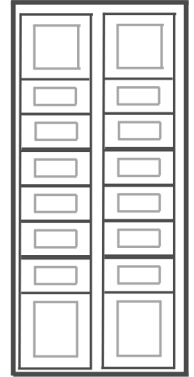

DIMENSIONS

Top Row
11.5" Height
13.25" Width
24" Depth

Middle Rows
5.96" Height
13.25" Width
24" Depth

Bottom Row
15.45" Height
13.25" Width
24" Depth

S2024

Up to 24 bins available

- 72" Height x 43" Width x 24" Depth
- 410 lbs.

S2016

Up to 16 bins available

Top Row
11.5" Height
13.25" Width
24" Depth

Middle Rows
5.96" Height
13.25" Width
24" Depth

Bottom Row
15.45" Height
13.25" Width
24" Depth

- 72" Height x 28" Width x 24" Depth
- 274 lbs.

All Rows
3.5" Height
13.25" Width
24" Depth

S2048

Up to 48 bins available

- 72" Height x 43" Width x 24" Depth
- 565 lbs.

S2012

Up to 12 bins available

All Rows
5.96" Height
13.25" Width
28.5" Depth

- 46" Height x 29.5" Width x 28.5" Depth
- 320 lbs.