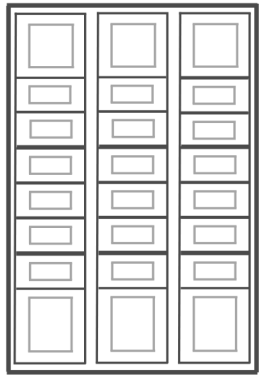

DIMENSIONS

Top Row
11.5" Height
13.25" Width
24" Depth

Middle Rows
5.96" Height
13.25" Width
24" Depth

Bottom Row
15.45" Height
13.25" Width
24" Depth

S2024

Up to 24 bins available

- 72" Height x 43" Width x 24" Depth
- 410 lbs.

S2016

Up to 16 bins available

Top Row
11.5" Height
13.25" Width
24" Depth

Middle Rows
5.96" Height
13.25" Width
24" Depth

Bottom Row
15.45" Height
13.25" Width
24" Depth

- 72" Height x 28" Width x 24" Depth
- 274 lbs.

All Rows
3.5" Height
13.25" Width
24" Depth

S2048

Up to 48 bins available

- 72" Height x 43" Width x 24" Depth
- 565 lbs.

S2012

Up to 12 bins available

All Rows
5.96" Height
13.25" Width
28.5" Depth

- 46" Height x 29.5" Width x 28.5" Depth
- 320 lbs.