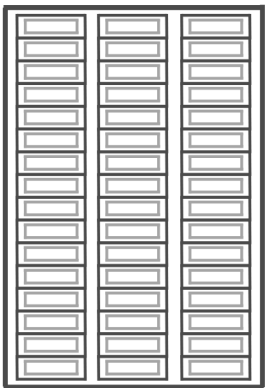

DIMENSIONS

Top Row
11.5" Height
13.25" Width
24" Depth

Middle Rows
5.96" Height
13.25" Width
24" Depth

Bottom Row
15.45" Height
13.25" Width
24" Depth

S2024

Up to 24 bins available

- 72" Height x 43" Width x 24" Depth
- 410 lbs.

S2016

Up to 16 bins available

Top Row
11.5" Height
13.25" Width
24" Depth

Middle Rows
5.96" Height
13.25" Width
24" Depth

Bottom Row
15.45" Height
13.25" Width
24" Depth

- 72" Height x 28" Width x 24" Depth
- 274 lbs.

All Rows
3.5" Height
13.25" Width
24" Depth

S2048

Up to 48 bins available

- 72" Height x 43" Width x 24" Depth
- 565 lbs.

S2012

Up to 12 bins available

All Rows
5.96" Height
13.25" Width
28.5" Depth

- 46" Height x 29.5" Width x 28.5" Depth
- 320 lbs.