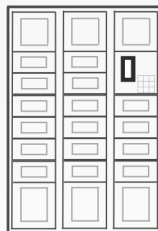

1sourcevend.com

901.345.6011

sales@1sourcevend.com

[linkedin.com/company/1sourcevend/](https://www.linkedin.com/company/1sourcevend/)

3310 Commercial Parkway
Memphis, TN 38116